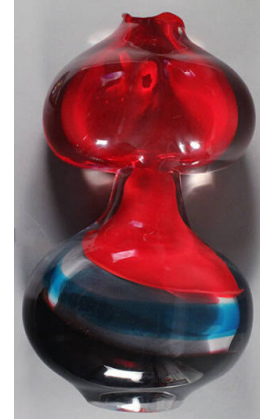

Basic Report

Title: The Eyes
Date: before 1994
Primary Maker: Robert Willson
Medium: hotworked glass

Title: Fishbone Chisel
Date: before 1994
Primary Maker: Robert Willson
Medium: hotworked glass

Title: Life Symbol
Date: before 1994
Primary Maker: Robert Willson
Medium: hotworked glass

Title: Noon Time
Date: before 1994
Primary Maker: Robert Willson
Medium: hotworked glass

Title: Rossia 20,000 BC
Altoyo Tepe
Date: before 1994
Primary Maker: Robert Willson
Medium: hotworked glass

Title: Untitled
Date: before 1994
Primary Maker: Robert Willson
Medium: hotworked glass