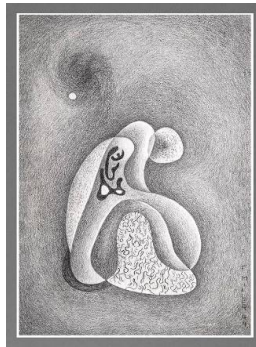

Basic Report

Title: Mons 2
Date: September 1988
Primary Maker: Florence Miller Pierce
Medium: resin on Plexiglas

Title: Untitled
Date: 1943
Primary Maker: Florence Miller Pierce
Medium: graphite on paper

Title: Untitled
Date: 1954
Primary Maker: Florence Miller Pierce
Medium: graphite

Title: Untitled
Date: 1952
Primary Maker: Florence Miller Pierce
Medium: oil on board

Title: Untitled
Date: 1944
Primary Maker: Florence Miller Pierce
Medium: graphite