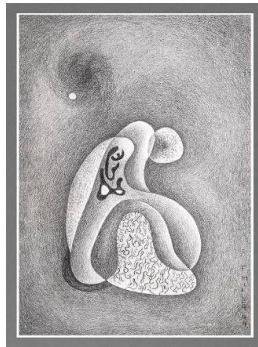

Basic Report

Title: Mons 2
Date: September 1988
Primary Maker: Florence Miller Pierce
Medium: resin on Plexiglas

Title: Untitled
Date: 1943
Primary Maker: Florence Miller Pierce
Medium: graphite on paper

Title: Untitled
Date: 1954
Primary Maker: Florence Miller Pierce
Medium: graphite

Title: Untitled
Date: 1952
Primary Maker: Florence Miller Pierce
Medium: oil on board

Title: Untitled
Date: 1944
Primary Maker: Florence Miller Pierce
Medium: graphite