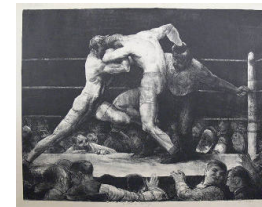

Basic Report

Title: Artist's Evening (at Petitpas')
Date: 1916
Primary Maker: George W. Bellows
Medium: lithograph

Title: Artists Judging Works of Art
Date: 1916
Primary Maker: George W. Bellows
Medium: Lithograph

Title: Chimayo
Date: 1917
Primary Maker: George W. Bellows
Medium: oil on canvas

Title: Elsie Reading
Date: 1921
Primary Maker: George W. Bellows
Medium: lithograph

Title: Pool Player
Date: n.d.
Primary Maker: George W. Bellows
Medium: lithograph