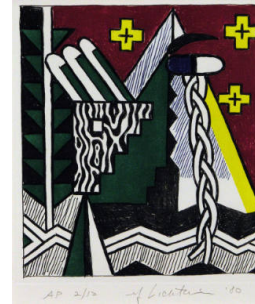

Basic Report

Title: Dancing Figures
Date: 1980
Primary Maker: Roy Lichtenstein
Medium: Soft-ground etching, aquatint and engraving on mold-made Lana paper

Title: Figure with Teepee
Date: 1980
Primary Maker: Roy Lichtenstein
Medium: Soft-ground etching, aquatint and engraving on mold-made Lana paper

Title: Head with Braids
Date: 1980
Primary Maker: Roy Lichtenstein
Medium: Soft-ground etching, aquatint and engraving on mold-made Lana paper

Title: Head with Feathers and Braid
Date: 1980
Primary Maker: Roy Lichtenstein
Medium: Soft-ground etching, aquatint and engraving on mold-made Lana paper

Title: Night Scene
Date: 1980
Primary Maker: Roy Lichtenstein
Medium: Soft-ground etching, aquatint and engraving on mold-made Lana paper

Title: Two Figures with Teepee
Date: 1980
Primary Maker: Roy Lichtenstein
Medium: Soft-ground etching, aquatint and engraving on mold-made Lana paper