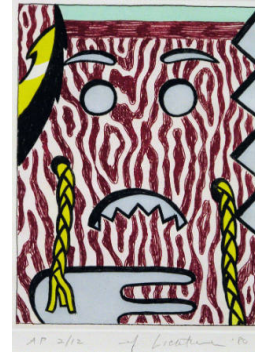

Basic Report

Title: Dancing Figures
Date: 1980
Primary Maker: Roy Lichtenstein
Medium: Soft-ground etching, aquatint and engraving on mold-made Lana paper

Title: Figure with Teepee
Date: 1980
Primary Maker: Roy Lichtenstein
Medium: Soft-ground etching, aquatint and engraving on mold-made Lana paper

Title: Head with Braids
Date: 1980
Primary Maker: Roy Lichtenstein
Medium: Soft-ground etching, aquatint and engraving on mold-made Lana paper

Title: Head with Feathers and Braid
Date: 1980
Primary Maker: Roy Lichtenstein
Medium: Soft-ground etching, aquatint and engraving on mold-made Lana paper

Title: Night Scene
Date: 1980
Primary Maker: Roy Lichtenstein
Medium: Soft-ground etching, aquatint and engraving on mold-made Lana paper

Title: Two Figures with Teepee
Date: 1980
Primary Maker: Roy Lichtenstein
Medium: Soft-ground etching, aquatint and engraving on mold-made Lana paper