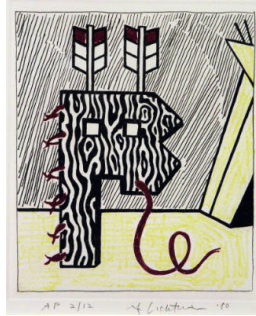

Basic Report

Title: Dancing Figures
Date: 1980
Primary Maker: Roy Lichtenstein
Medium: Soft-ground etching, aquatint and engraving on mold-made Lana paper

Title: Figure with Teepee
Date: 1980
Primary Maker: Roy Lichtenstein
Medium: Soft-ground etching, aquatint and engraving on mold-made Lana paper

Title: Head with Braids
Date: 1980
Primary Maker: Roy Lichtenstein
Medium: Soft-ground etching, aquatint and engraving on mold-made Lana paper

Title: Head with Feathers and Braid
Date: 1980
Primary Maker: Roy Lichtenstein
Medium: Soft-ground etching, aquatint and engraving on mold-made Lana paper

Title: Night Scene
Date: 1980
Primary Maker: Roy Lichtenstein
Medium: Soft-ground etching, aquatint and engraving on mold-made Lana paper

Title: Two Figures with Teepee
Date: 1980
Primary Maker: Roy Lichtenstein
Medium: Soft-ground etching, aquatint and engraving on mold-made Lana paper