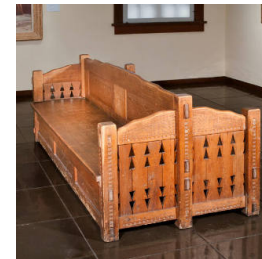

Title: Spanish Colonial / Pueblo Revival Double Bench
Date: circa 1929
Primary Maker: Sam F. Hudelson
Medium: pine