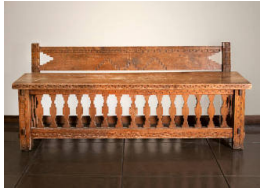

Title: Santa Fe Style Armchair
Date: 1917
Primary Maker: Jesse Nusbaum
Medium: pine and paint

Title: Santa Fe Style Armchair
Date: 1917
Primary Maker: Jesse Nusbaum
Medium: pine and paint

Title: Santa Fe Style Bench with Arms
Date: 1917
Primary Maker: Jesse Nusbaum
Medium: pine

Title: Santa Fe Style Bench with Arms
Date: 1917
Primary Maker: Jesse Nusbaum
Medium: pine

Title: Santa Fe Style Double Cupboard
Date: 1917
Primary Maker: Jesse Nusbaum
Medium: pine and paint

Title: Santa Fe Style Six Drawer Chest
Date: circa 1929
Primary Maker: Sam F. Hudelson
Medium: pine

Title: Santa Fe Style Table
Date: 1917
Primary Maker: Jesse Nusbaum
Medium: pine

Title: Small Desk
Date: circa 1929
Primary Maker: Sam F. Hudelson
Medium: pine

Title: Spanish Colonial / Pueblo Revival Double Bench
Date: circa 1929
Primary Maker: Sam F. Hudelson
Medium: pine