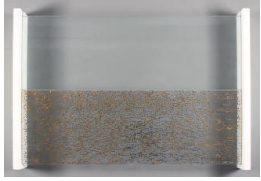

# Basic Report

---

**Title:** The End of the Beginning

**Date:** 2007

**Primary Maker:** Katherine Gray

**Medium:** plate glass and gold luster