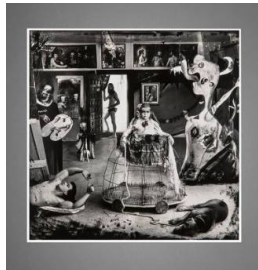

Title: Las Meninas
Date: 1987
Primary Maker: Joel-Peter Witkin
Medium: Gelatin silver print, toned