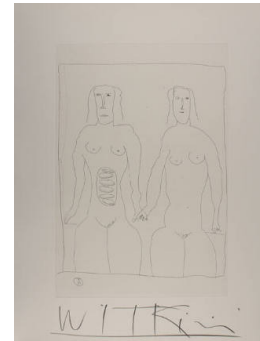

Title: Beauty Has Three Nipples
Date: 1999
Primary Maker: Joel-Peter Witkin
Medium: Color-line etching

Title: Christ Teaching the Fish and Birds
Date: 2006
Primary Maker: Joel-Peter Witkin
Medium: Etching

Title: Counting Lessons in Purgatory
Date: 1982
Primary Maker: Joel-Peter Witkin
Medium: Gelatin silver print

Title: Harvest, Philadelphia
Date: 1984
Primary Maker: Joel-Peter Witkin
Medium: Gelatin silver print, toned

Title: I.D. Photograph: Purgatory
Date: 2006
Primary Maker: Joel-Peter Witkin
Medium: Etching

Title: Las Meninas
Date: 1987
Primary Maker: Joel-Peter Witkin
Medium: Gelatin silver print, toned

Title: A Live and A Dead Woman
Date: 2006
Primary Maker: Joel-Peter Witkin
Medium: Etching